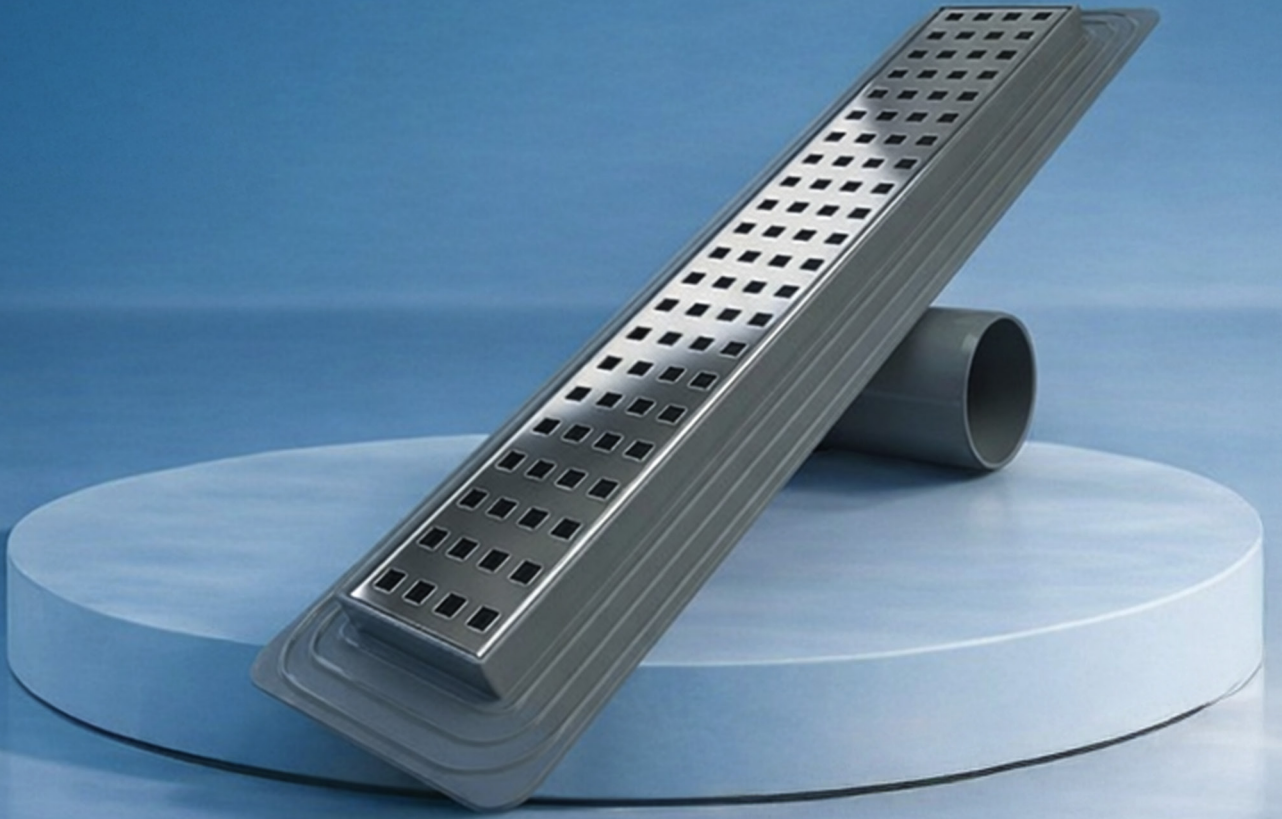

LİNEER DUŞ KANALI / LINEER SHOWER DRAIN

Kontrollü Akış, Güvenli Tahliye!

SFK Plastik Lineer Duş Kanalı, modern banyo projeleri için yüksek performanslı ve güvenilir bir tahliye çözümü sunar.

SFK
SUSTAINABLE FLEXIBLE KITS